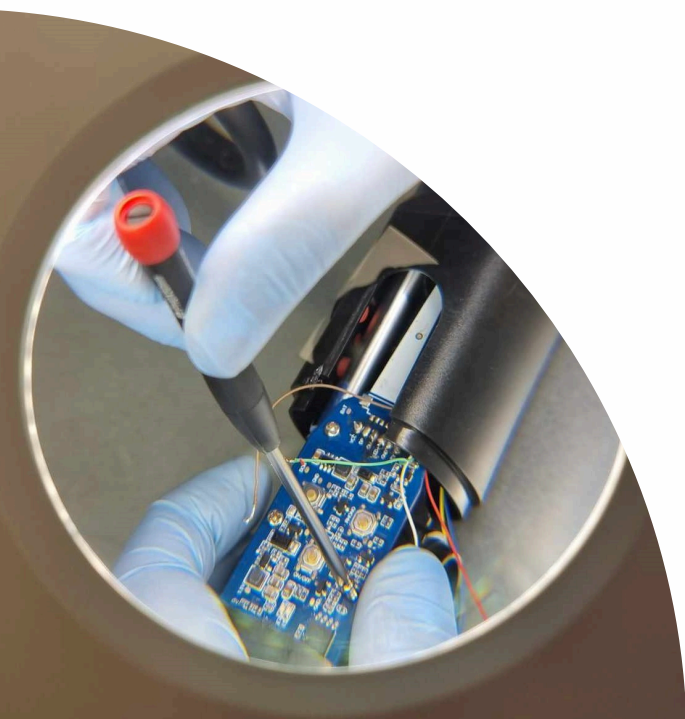

ABOUT GT-E

GT-e is a new rigid endoscopic surgical system which is compact with three devices in one. It is battery powered and it transmits the image from inside the human body to the display directly via the Wi-Fi system without the need for the camera unit and cable. GT-e system has 6 cold white LED lights attached in the front and no need for the light source unit and cable. The GT-e system has High resolution with full HD and auto focus. GT-e is very light and easy to use. GT-e has multiple types of devices depending on the work area in the body and the body size:

- Abdominal area for gynecological and general surgery - The uterine area for hysteroscopy and biopsy - Knee area - Urinary system area - Bronchial area - The pharyngeal area for endotracheal intubation in anesthesia