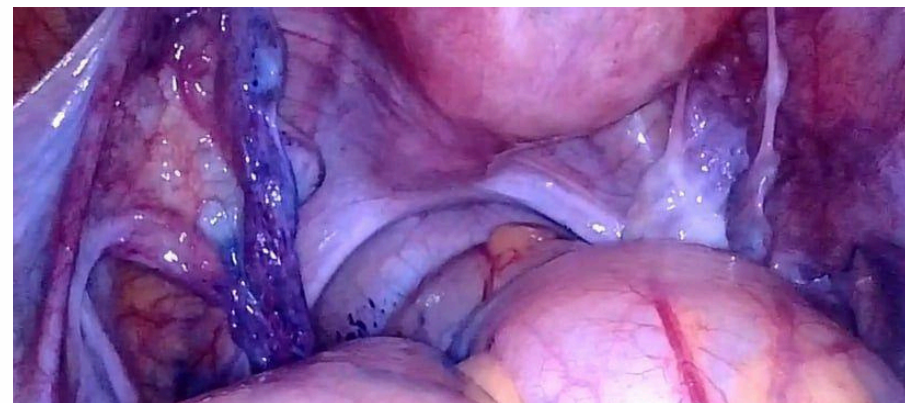

LAPAROSCOPY

GT-e 100 Single lens D : 10mm L : 35CM Veiw 0°
GT-e 100A Single lens D : 10mm L : 35CM Veiw 30°
GT-e 100B Single lens D : 5mm L : 35CM Veiw 0°
GT-e 100C Single lens D : 10mm L : 45CM Veiw 0°

GT-e 200 Duel lens D : 10mm L : 35CM Veiw 0°-90°
GT-e 200B Duel lens D : 5mm L : 35CM Veiw 0°-90°
GT-e 200C Duel lens D : 10mm L : 45CM Veiw 0°-90°

DENTOSCOPY

GT-e 200D Duel lens D : 8mm L : 12CM Veiw 0°-90°
GT-e 200E single lens D : 5mm L : 12CM Veiw 0°