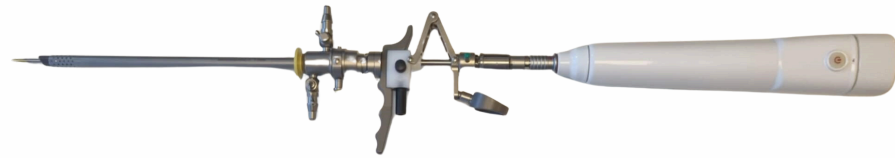

CYSTOSCOPY

GT-e 300 Single lens D : 4mm L : 35CM Veiw 0°
GT-e 300A Single lens D : 4mm L : 35CM Veiw 30°