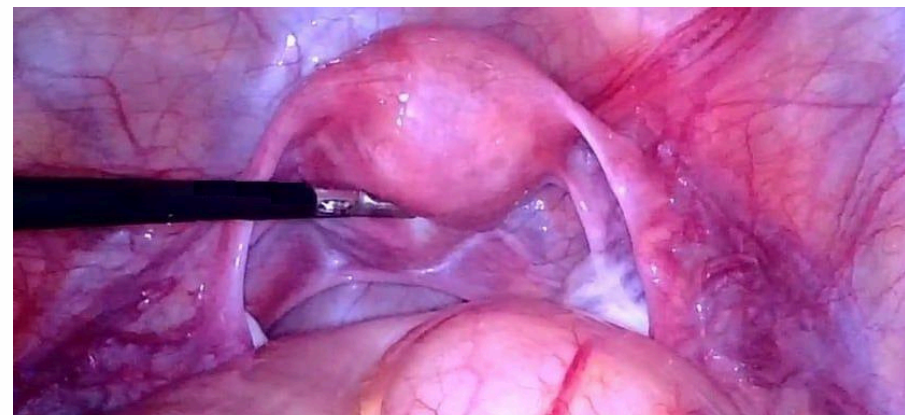

LAPAROSCOPY

GT-e 100 Single lens D : 10mm L : 35CM Veiw 0°
GT-e 100A Single lens D : 10mm L : 35CM Veiw 30°
GT-e 100B Single lens D : 5mm L : 35CM Veiw 0°
GT-e 100C Single lens D : 10mm L : 45CM Veiw 0°

GT-e 200 Duel lens D : 10mm L : 35CM Veiw 0°-90°
GT-e 200B Duel lens D : 5mm L : 35CM Veiw 0°-90°
GT-e 200C Duel lens D : 10mm L : 45CM Veiw 0°-90°

DENTOSCOPY

GT-e 200D Duel lens D : 8mm L : 12CM Veiw 0°-90°
GT-e 200E single lens D : 5mm L : 12CM Veiw 0°